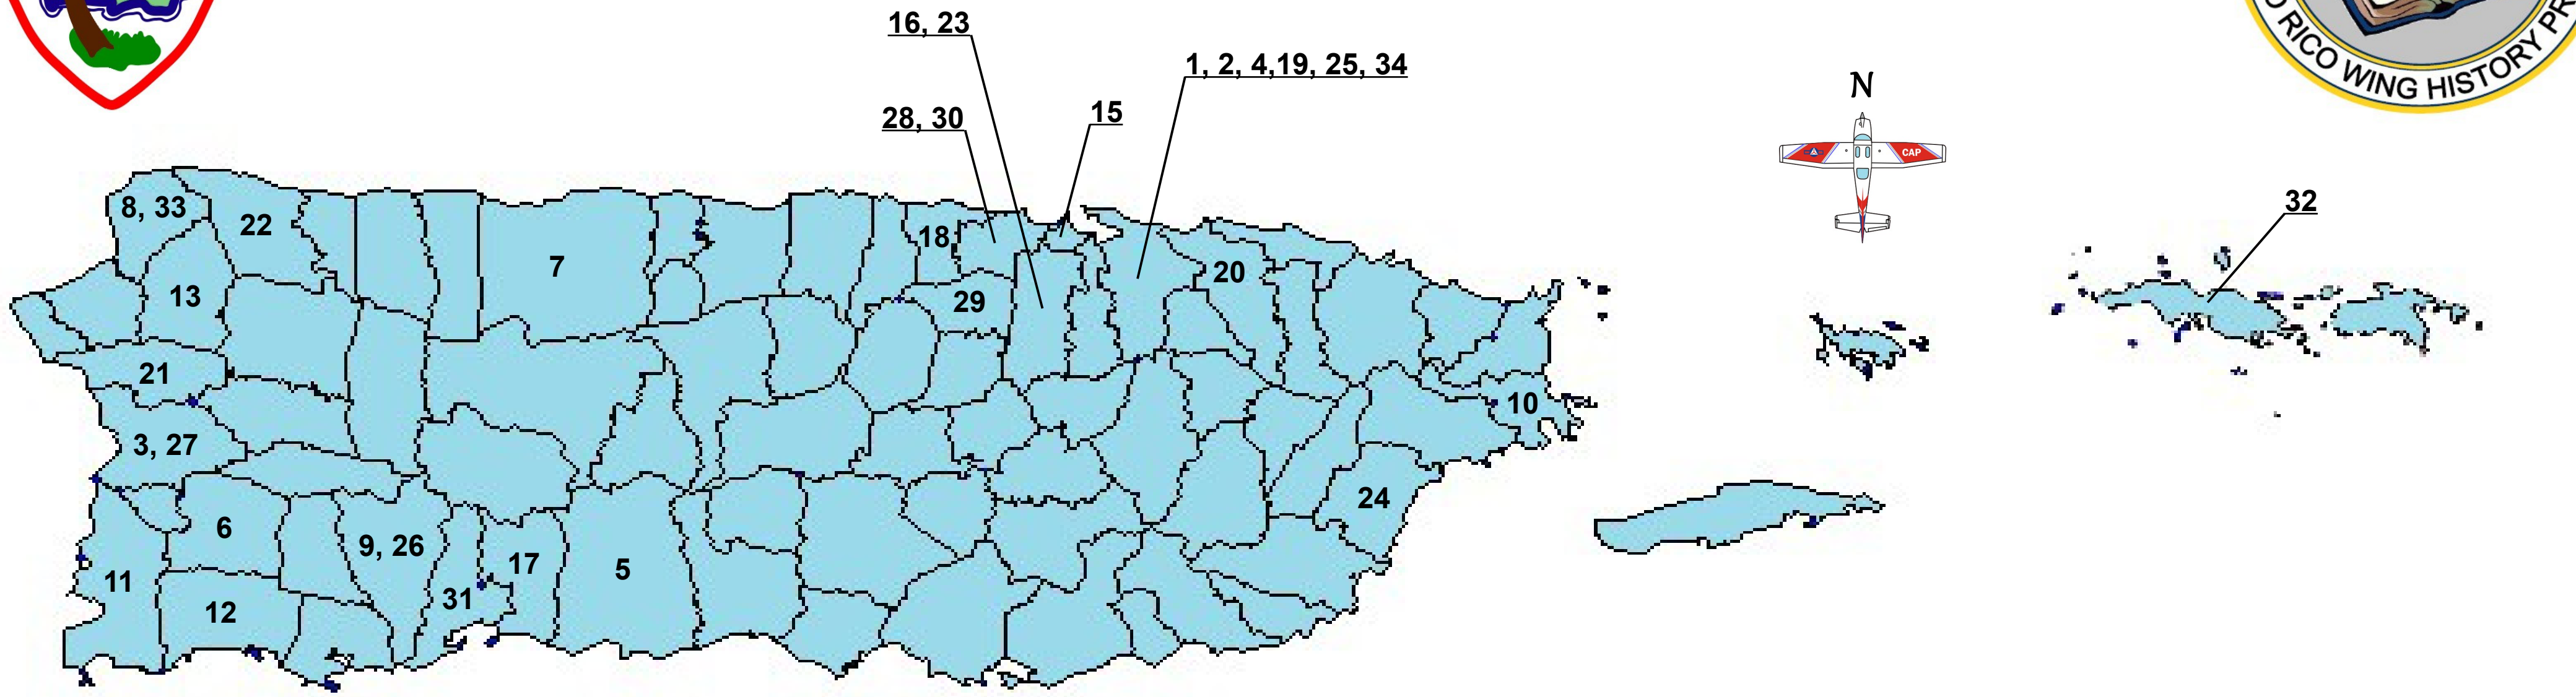

# PUERTO RICO WING UNITS HERALDRY

#	EMBLEM	CHARTER	UNIT NAME	LOCATION				
1	N/E	SER-PR-000	PRWG SUPPORT SQUADRON	SAN JUAN				
2		SER-PR-001	PUERTO RICO WING HEADQUARTERS	SAN JUAN	19		SER-PR-123	DR. CESÁREO ROSA-NIEVES CADET SQUADRON SAN JUAN
3		SER-PR-002	MAYAGUEZ CADET SQUADRON	MAYAGÜEZ	20		SER-PR-126	MUÑIZ ANG BASE CADET SQUADRON CAROLINA
4		SER-PR-008	ISLA GRANDE SENIOR SQUADRON	SAN JUAN	21	N/E	SER-PR-129	AÑASCO CADET SQUADRON AÑASCO
					22	N/E	SER-PR-130	ISABELA CADET SQUADRON ISABELA
5		SER-PR-012	PONCE HIGH SCHOOL CADET SQUADRON	PONCE	23		SER-PR-131	BAYAMÓN CADET SQUADRON 6 BAYAMÓN
6		SER-PR-013	SAN GERMAN CADET SQUADRON	SAN GERMÁN	24		SER-PR-138	HUMACAO CADET SQUADRON HUMACAO
7		SER-PR-034	ARECIBO CADET SQUADRON	ARECIBO	25	N/E	SER-PR-145	GROUP 1, PUERTO RICO WING SAN JUAN
8		SER-PR-035	AGUADILLA CADET SQUADRON	AGUADILLA	26		SER-PR-148	GROUP 4, PUERTO RICO WING YAUCO
9		SER-PR-051	MAJ WILLIAM BIAGGI CADET SQUADRON	YAUCO	27		SER-PR-149	GROUP 5, PUERTO RICO WING MAYAGÜEZ
10		SER-PR-059	COL BARTOLO ORTIZ CADET SQUADRON	CEIBA	28		SER-PR-151	GROUP 7, PUERTO RICO WING TOA BAJA
11		SER-PR-066	CABO ROJO CADET SQUADRON	CABO ROJO	29		SER-PR-160	TOA ALTA CADET SQUADRON TOA ALTA
12		SER-PR-068	LAJAS HIGH SCHOOL CADET SQUADRON	LAJAS	30		SER-PR-161	CAPT SAULO SOLIS-MOLINA CADET SQUADRON TOA BAJA
13	N/E	SER-PR-079	MOCA HIGH SCHOOL CADET SQUADRON	MOCA				
14	N/E	SER-PR-081	SAINT CROIX CADET SQUADRON	ST. CROIX				
15		SER-PR-092	LT COL AGUSTIN DIAZ CADET SQUADRON	CATAÑO	32	N/E	SER-PR-903	ST THOMAS COMPOSITE SQUADRON ST. THOMAS
16		SER-PR-094	LT COL ELSA M. SOTO-TORRES CADET SQUADRON	BAYAMÓN	33		SER-PR-905	GROUP 9, PUERTO RICO WING AGUADILLA
17		SER-PR-110	CAPT PEDRO F. GUISTI PIAZZA CADET SQUADRON	PEÑUELAS	34	N/E	SER-PR-999	PUERTO RICO LEGISLATIVE SQUADRON SAN JUAN
18		SER-PR-122	COL CLARA E. LIVINGSTON CADET SQUADRON	DORADO				